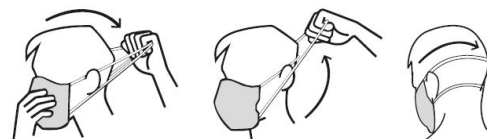

HOW TO USE IT

SIZES

Adult One Size